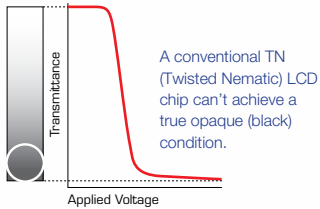

Incredibly deep blacks with crystal-clear detail

Achieve astounding blacks — with an incredible contrast ratio of up to 200,000:1, UltraBlack™ technology and Epson's exclusive Vertical Alignment (VA) LCD technology

TN Mode: Normally Translucent