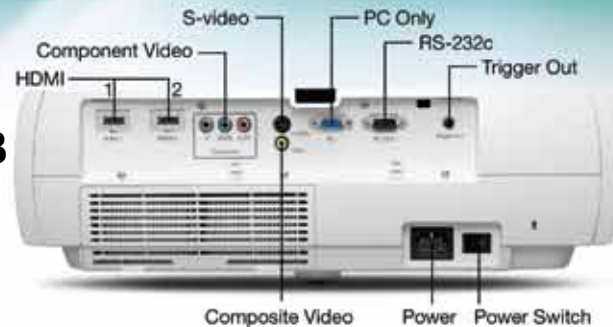

Epson PowerLite® Home Cinema 8500 UB

HOME THEATER PROJECTOR

Product Name	Product Code	UPC
PowerLite Home Cinema 8500 UB	V11H337020	0 10343 87439 8
Genuine Epson Lamp	V13H010L49	0 10343 87268 4
Air Filter Set	V13H134A21	0 10343 87269 1

Specifications

Projection System

3LCD, 3-chip optical engine
Poly-silicon TFT active matrix

Projection Methods

Front/rear/ceiling mount

White Light Output²

1600 lumens (ISO 21118 standard)

Color Light Output²

1600 lumens

Aspect Ratio

Native 16:9 widescreen (4:3 resize)
Compatible with 4:3 and 16:9 video formats
with Normal, Full or Zoom Modes

Native Resolution

Native 1080p (1920 x 1080)

Lamp Type

200 W UHE (Ultra High Efficiency) E-TORL

Lamp Life⁴

Up to 4000 hours

Size (projected distance)

100" diagonal (wide: 9.8' – tele: 20.9')

Contrast Ratio

Up to 200,000:1

Color Processing

Full 12-bit

Projection Lens

Type

Manual zoom/Manual focus

F-number

2.0 – 3.17

Focal Length

22.5 mm – 47.2 mm

Widescreen image size (projected distance)

100" diagonal (wide: 9.8' – tele: 20.9')

Zoom Ratio

Manual 2.1x

Lens Shift

Vertical: 96.3% max (up and down)

Horizontal: 47.1% max (left and right)

Other

7 Color Modes

Dynamic, Living Room, THX, Theater,
Theater Black 1, Theater Black 2, x.v. Color

Input Signal

NTSC/NTSC4.43/PAL/M-PAL/N-PAL/PAL60/SECAM/
480i/576i/480p/576p/720p/1080i/1080p

Terminal Inputs

2 HDMI 1.3a
1 RCA (Composite)
1x3 RCA (Component)
1 Mini DIN (S-video)
1 D-Sub 15 pin (Analog RGB)
1 D-Sub 9 pin (RS-232c)

Video Compatibility

HDMI
HDTV
Component video
S-video
Composite video
NTSC/PAL/SECAM
Analog RGB (PC only)

Operating Temperature

41° to 95° F (5° to 35° C)

Fan Noise

22 dB – 28 dB

Dimensions (W x D x H)

Including feet: 17.7" x 15.5" x 5.7"

Excluding feet: 17.7" x 15.5" x 5.4"

Weight: 16.1 lb

Support — The Epson Connection^{SM}

Pre-sales support

U.S. and Canada 800-463-7766

Internet website www.epson.com

Service Programs

Includes two years of toll-free, priority technical support,
plus Epson's two-year limited warranty and a 90-day limited
lamp warranty

What's In The Box

Projector, power cord, remote control, two batteries,
user manual

Accessory Part Numbers

Genuine Epson Lamp	V13H010L49
Air Filter Set	V13H134A21
Ceiling Mount	ELPHB550

Packaging Specifications

PowerLite Home Cinema 8500 UB

Dimensions 23.7" x 18.1" x 11.3" (W x D x H)

Weight 22.8 lb

Genuine Epson Lamp

Dimensions 0.6" x 6.3" x 5.6" (W x D x H)

Weight 0.8 lb

Master Carton

Dimensions 13.1" x 28.4" x 6.8" (W x D x H)

Weight 0.4 lb

Air Filter

Dimensions 3.6" x 11.1" x 1.7" (W x D x H)

Weight 0.2 lb

Master Carton

Dimensions 11.8" x 19.2" x 4.8" (W x D x H)

Weight 3.0 lb

¹Home video projectors under $3000.

²Light output varies depending on modes (color and white light output). White light output measured using ISO 21118 standard.

³Data source: ProjectorCentral.com, Jan. 2009. Average of 796 shipping models, for which manufacturers provided lumens and total power data, all resolutions and brightness levels.