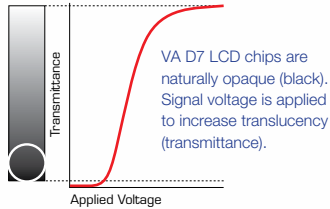

### Versatile Movie Mode settings —

a playback setting that lets consumers experience studio color, black levels and clean-signal processing with few calibration adjustments

TN Mode: Normally Translucent

VA Mode: Normally Opaque (black)

"black levels" simulated