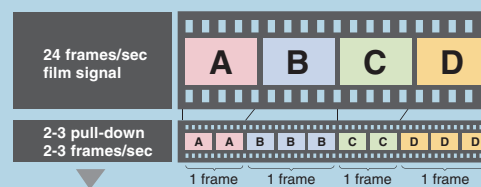

2-3 Pull-down

At the time of converting 24 frames per second into 60 frames per second, when lining up the second and third frames in sequence, there is a surplus third B frame, which deteriorates movement smoothness.