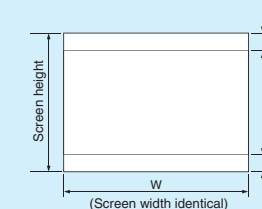

## Anamorphic Lens Compatibility - Choose Setting Based on Media Played

The anamorphic lens compatibility of the HC3800 widens the projection range of cinema-scope images. Mode 1 proves extended projection, and Mode 2 is for images other than cinema-scope, which mirror the original with the anamorphic lens attached.

## Projection Distance

Diagonal	Screen size (16:9)			Projection distance	
	W (width)	H (height)	Hd (cm)	Max Zoom	Min Zoom
50	111	62	21	1.5	2.3
60	133	75	25	1.8	2.7
70	155	87	29	2.1	3.2
80	177	100	34	2.4	3.6
90	199	112	38	2.7	4.1
100	221	125	42	3.1	4.6
110	244	137	46	3.4	5.0
120	266	149	50	3.7	5.5
150	332	187	63	4.6	6.9
200	443	249	84	6.2	9.2
250	553	311	105	7.7	11.5
300	644	374	126	9.3	-

## Projection Installation

Floor mounted

Relationship between 16:9 screen and projected images

Relationship between 4:3 screen and projected images