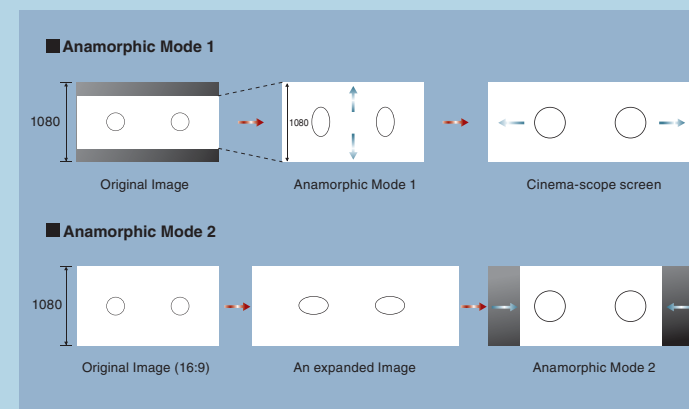

Projection Distance

Diagonal	Screen size (16:9)			Projection distance	
	W (width)	H (height)	Hd (cm)	Max Zoom	Min Zoom
50	111	62	21	1.5	2.3
60	133	75	25	1.8	2.7
70	155	87	29	2.1	3.2
80	177	100	34	2.4	3.6
90	199	112	38	2.7	4.1
100	221	125	42	3.1	4.6
110	244	137	46	3.4	5.0
120	266	149	50	3.7	5.5
150	332	187	63	4.6	6.9
200	443	249	84	6.2	9.2
250	553	311	105	7.7	11.5
300	644	374	126	9.3	-