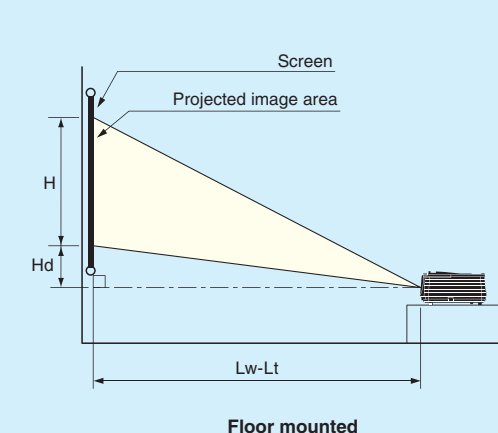

## Anamorphic Lens Compatibility - Choose Setting Based on Media Played

The anamorphic lens compatibility of the HC3800 widens the projection range of cinema-scope images. Mode 1 proves extended projection, and Mode 2 is for images other than cinema-scope, which mirror the original with the anamorphic lens attached.

## Projection Distance

Diagonal	Screen size (16:9)			Projection distance	
	W (width)	H (height)	Hd (cm)	Max Zoom	Min Zoom
50	111	62	21	1.5	2.3
60	133	75	25	1.8	2.7
70	155	87	29	2.1	3.2
80	177	100	34	2.4	3.6
90	199	112	38	2.7	4.1
100	221	125	42	3.1	4.6
110	244	137	46	3.4	5.0
120	266	149	50	3.7	5.5
150	332	187	63	4.6	6.9
200	443	249	84	6.2	9.2
250	553	311	105	7.7	11.5
300	644	374	126	9.3	-

## Projection Installation

Floor mounted

Relationship between 16:9 screen and projected images

Relationship between 4:3 screen and projected images