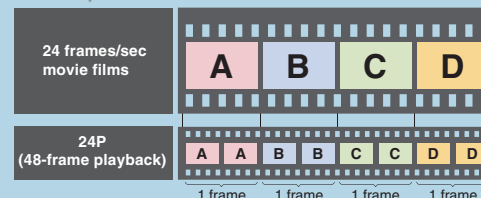

24P direct output

With 24P direct output, the 24 frames per second is converted a full order to a 48 frames per second. This allows sequential matching of two frames at a time, thereby enabling image reproduction with the original smoothness.

Richer, More True-to-life Colors

The HC3800 is equipped with a six-segment color wheel capable of reproducing a standard illumination at the color temperature of D65 (6.5 million). Signals from video sources are reproduced with more true-to-life colors and richer gradation.

Color Management for Preferred Color Adjustment

Adjust images to your color preferences. R (red), G (green), B (blue), C (cyan), M (magenta), and Y (yellow) can each be adjusted individually with the built-in color management function.

Anamorphic Lens Compatibility - Choose Setting Based on Media Played

The anamorphic lens compatibility of the HC3800 widens the projection range of cinema-scope images. Mode 1 proves extended projection, and Mode 2 is for images other than cinema-scope, which mirror the original with the anamorphic lens attached.